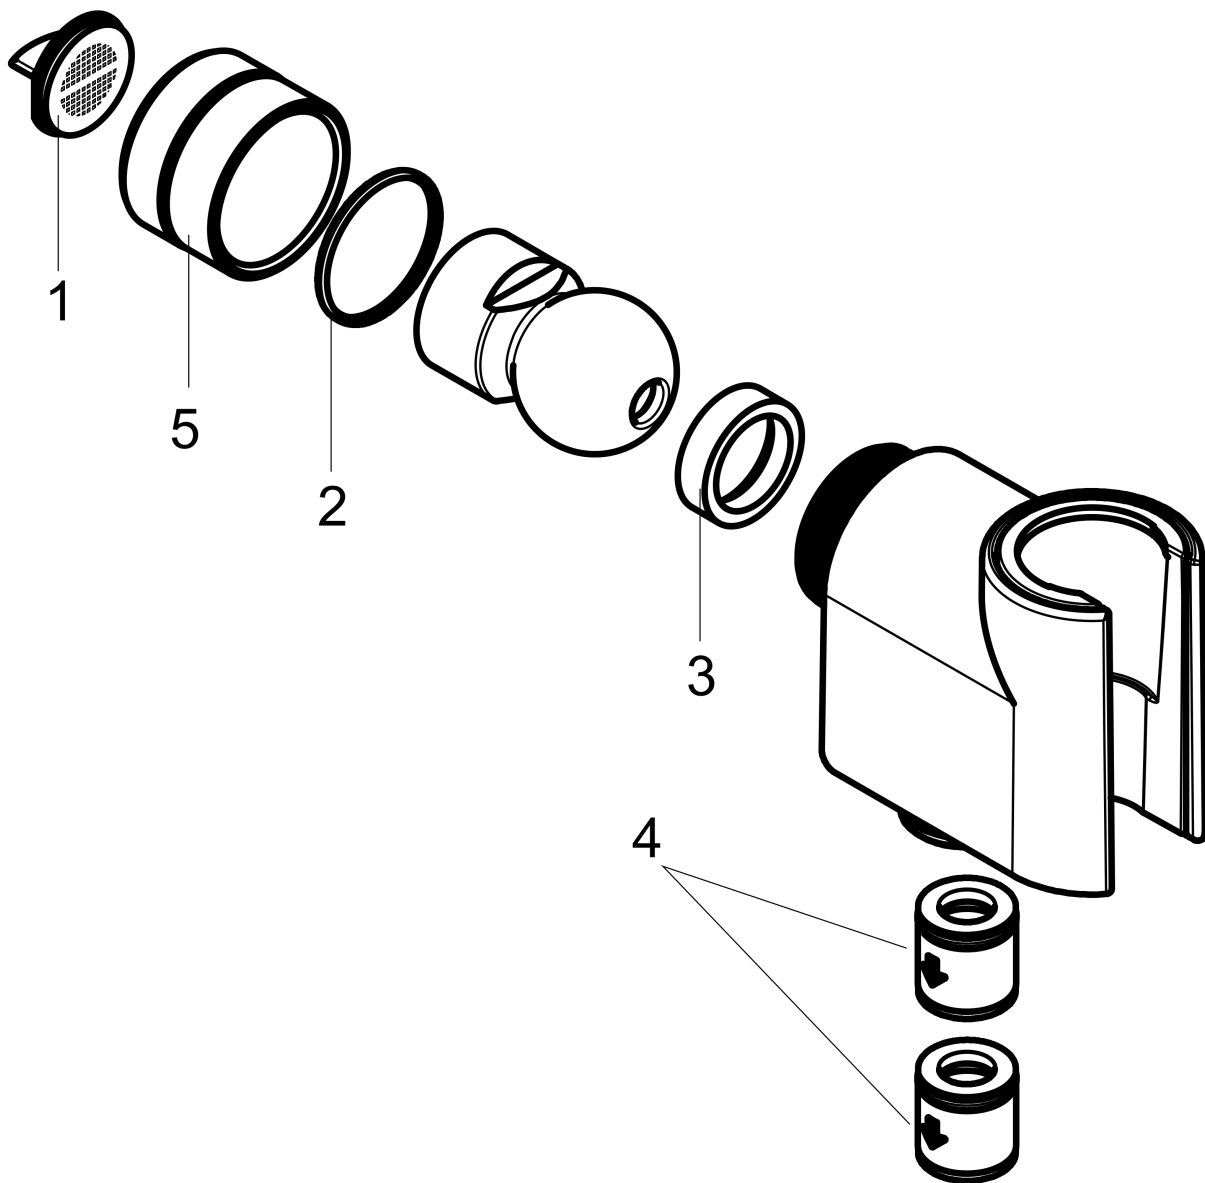

Showerarm Mount for Handshower
 Finish: **Brushed Nickel** Part no. : **04580820**

Description

Features

- for handshower hoses with a conical nut

Item details

List Price \$ 63.00

Compliance / Sustainability

Product image

Scale drawing

Showerarm Mount for Handshower
 Finish: **Brushed Nickel** Part no. : **04580820**

Exploded drawing

Year of production: >01/18

Showerarm Mount for Handshower

Finish: **Brushed Nickel** Part no. : **04580820**

Spare parts list

Year of production: >01/18

Pos.	Description	Part no.	Price	PU
1	filter packing	88649000	-	1
2	lever collar	97536000	-	1
3	seal	97606000	-	1
4	set of non return valves DW 15	94074000	-	1
5	nut	97958820	-	1