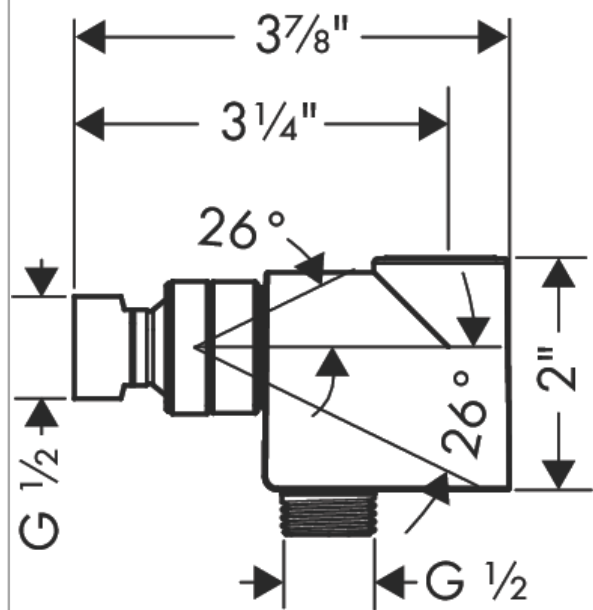

Showerarm Mount for Handshower
 Finish: **Brushed Nickel** Part no. : **04580820**

Description

Features

- for handshower hoses with a conical nut

Item details

List Price \$ 63.00

Compliance / Sustainability

Product image

Scale drawing

Showerarm Mount for Handshower
 Finish: **Brushed Nickel** Part no. : **04580820**

Exploded drawing

Year of production: >01/18

Showerarm Mount for Handshower

Finish: **Brushed Nickel** Part no. : **04580820**

Spare parts list

Year of production: >01/18

Pos.	Description	Part no.	Price	PU
1	filter packing	88649000	-	1
2	lever collar	97536000	-	1
3	seal	97606000	-	1
4	set of non return valves DW 15	94074000	-	1
5	nut	97958820	-	1