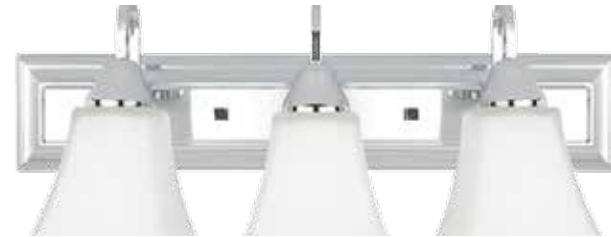

LI10141-35 \$137.90 +
Polished Nickel, 4.75" W x 12" H x 4" E

LUF3683-15 \$82.00
Polished Chrome, 24" W x 9.25" H x 7.5" E
Discontinued - Limited to on hand inventory

LI1032-05 \$249.90
Polished Chrome, 15" W x 9.5" H x 7.75" E

LI1541-91 \$126.90 +
Brushed Nickel, 5" W x 8.75" H x 6" E
Chrome, LI1541-05 \$126.90 +

LI10363-05 \$247.90
Polished Chrome, 23.5" W x 10.625" H x 4.75" E
Install with globes facing upward only

CA8303CH-128 \$298.00
Polished Chrome, 24.25" W x 11" H x 8.25" E