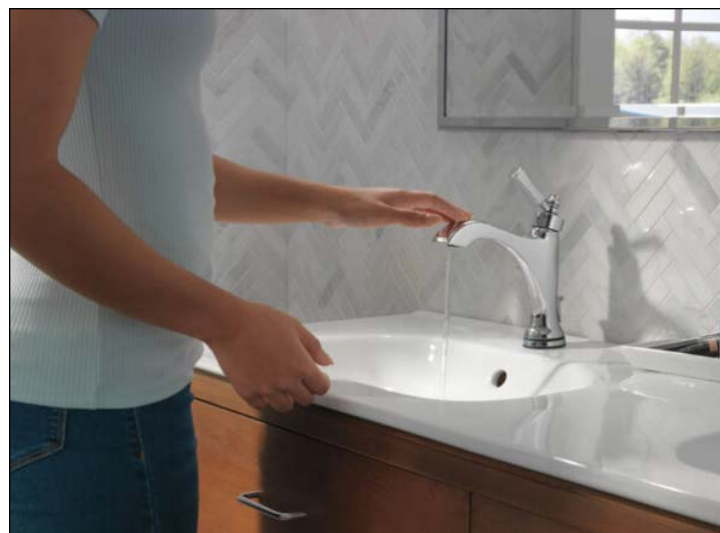

Matte Black *	DE556T-BL-DST	$636.65

Touch it on. Touch it off. Or go completely hands-free. Delta® Touch₂O® Technology helps keep your bathroom clean by giving you three ways to operate your faucet: manually with the handle, with a simple touch anywhere on the spout or handle, or by placing your hands near the faucet. The high-tech capacitance sensing capabilities of Touch₂O® faucets allow the flow of water to be activated by breaking the capacitance field anywhere around the device, unlike traditional hands-free infrared sensors which require your hands be in a particular place and are sensitive to lighting conditions and clothing and skin color.

- Operate hands-free by placing your hands near the faucet, with just a touch anywhere on the spout or handle, or manually using the handle. Helps keep your faucet cleaner, because washing the mess off your hands shouldn't involve making a mess of your faucet.
- Automatic water shut-off after two minutes helps conserve water. Over 90% of households operate their Touch₂O® faucets 20 minutes per day or less.
- Batteries last approximately 1 year if using AA batteries or 3 years if using C batteries, based on 20 minutes of usage per day. Optional A/C adapter EP73954 may be ordered separately.

Matte Black *	DE3556-BLMPU-DST	$631.65

Metal drain pop-up assembly included