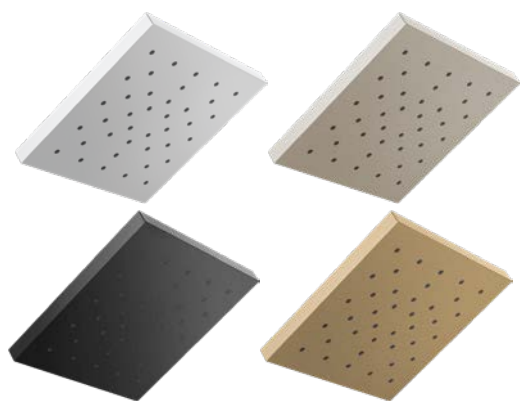

H₂Okinetic® Single Setting 12" Shower Head with UltraSoak™

Chrome	DE52161-PR25	$378.98
Stainless	DE52161-SS-PR25	$492.70
Matte Black	DE52161-BL25	$404.04
Champagne Bronze	DE52161-CZ-PR25	$568.51

Shower arm and flange sold separately