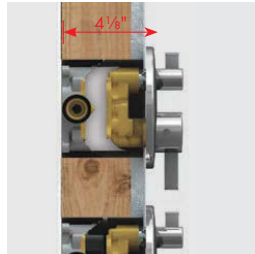

Extension Set
Even if the rough has been mounted too deeply into the wall, the problem is easily solved with an extension set. The extension set (sold separately) ensures a water-tight seal, keeping the walls free from dampness.