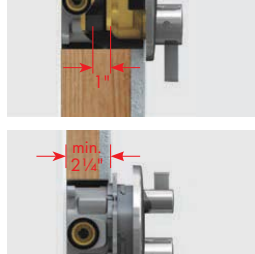

Shallow Extension Set
Limited installation depths are not a problem, thanks to the shallow extension set. Simply installing the set between the tiles and trim allows for installation in walls as shallow as 2 1/4".