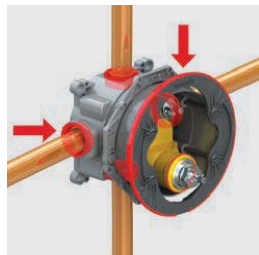

iBox: Revolutionary Technology

Water-Tight Seals All Around
Rubber seals on the housing and carrier plate create a water-tight installation. Any potential leaks drain into the shower compartment, not into the wall.