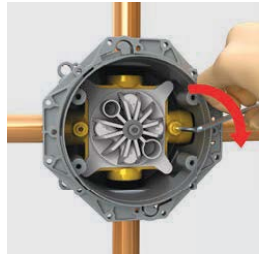

Built-In Service Stops
Allows easy servicing of the valve and other components.