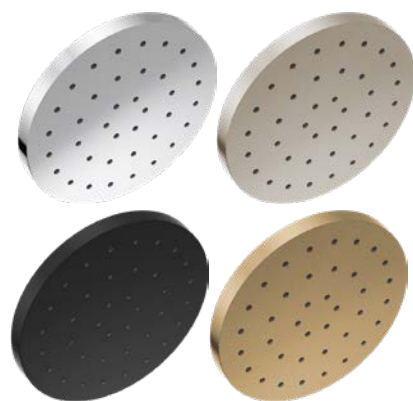

H₂Okinetic® Single Setting 12" Shower Head with UltraSoak™

Chrome	DE52160-PR25	$378.98
Stainless	DE52160-SS-PR25	$492.70
Matte Black	DE52160-BL25	$404.04
Champagne Bronze	DE52160-CZ-PR25	$568.51

Shower arm and flange sold separately

H₂Okinetic®

- H₂Okinetic® Technology showers feel like more water and more pressure, with more coverage
- H₂Okinetic® UltraSoak™ Spray mimics the sensation of dense natural rainfall
- Soft, rubber Touch-Clean® spray holes allow you to easily wipe away calcium and lime build-up from the face of your hand shower with the touch of a finger

Rough-Ins

Universal Tub / Shower Rough with Stops
DER10000-UNWS $65.94
Same as Brizo R60000-UNWS

Universal Tub / Shower PEX Rough
DER10000-PXBX $45.96

Universal Tub / Shower PEX Rough with Stops
DER10000-PXWS $65.94

Universal Integrated Shower Diverter Rough with Stops
DER22000-WS $171.00
Same as Brizo R75000-WS

3 and 6 Setting Diverter Rough
DER11000 $99.96
Same as Brizo R60700

Sensori Thermostatic Shower Rough *
BRR35000-WS $313.20

Universal PEX Rough with Tub Drop
DER10000-PFT-PX $63.96

Floor Mount Tub Filler Rough with Stops
DER4700-FLWS $344.02

HydraChoice® Body Spray Rough
DER50200 $74.94