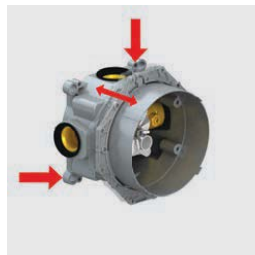

HG16181181	\$61.10
------------	---------

iBox: Revolutionary Technology

**Water-Tight Seals All Around**  
 Rubber seals on the housing and carrier plate create a water-tight installation. Any potential leaks drain into the shower compartment, not into the wall.