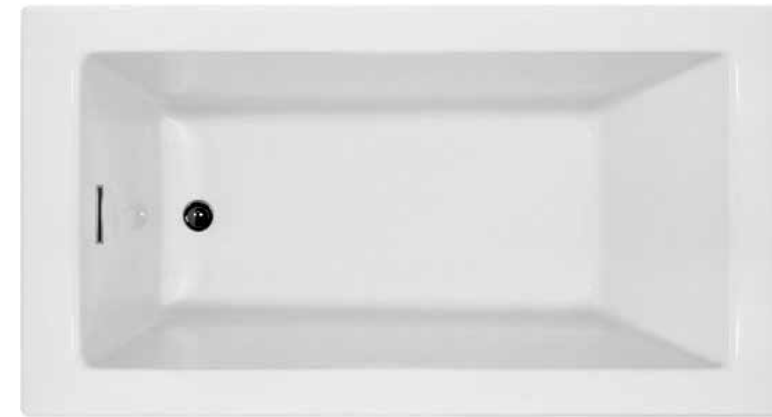

* Alternate drains:

Brushed Nickel HYLWO.BN-PVC-WB $246.86
White HYLWO.WHI-PVC-WB $246.86

White, 60" W x 32" D x 20" H $1,453.83
Left Drain – HYSYD6032ATO-WHI-LH
Right Drain – HYSYD6032ATO-WHI-RH

White, 60" W x 30" D x 20" H $1,453.83
Left Drain – HYSYD6030ATO-WHI-LH
Right Drain – HYSYD6030ATO-WHI-RH

Features:

- MADE IN THE USA
- Fits a standard 5' alcove opening
- Finished in 1/8" thick layer of deep lustrous acrylic
- Extra thick reinforced fiberglass
- Integral E-Z Level platform facilitates installation
- Non-skid bottom
- Linear integral overflow drain
- Designed with sharp, zen lines and a seamless molded skirt
- Rigid PVC piping
- Self draining pump and system
- Cable waste and overflow
- 99 Year Limited Warranty; 9 Year Limited Warranty on Parts

Tub Drain & Linear Overflow Options:

Polished Chrome
HYLWO.PC-PVC-WB $246.86
Brushed Nickel
HYLWO.BN-PVC-WB $246.86
White
HYLWO.WHI-PVC-WB $246.86