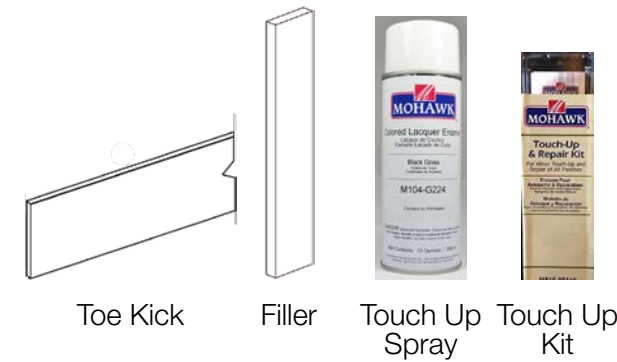

S.O. – Items available via Special Order. Please see Sales Associate for price and lead times.

	BW	BS
<b>TOE KICK</b>		
KC __ -TKS8 96" W x 4.5" H x 0.25" D	✓	✓
<b>FILLER</b>		
KC __ -F396 3" W x 96" H x 0.75" D	✓	✓
<b>TOUCH UPS</b>		
KC __ -SPRAYCAN	✓	S.O.
KC __ -TUKIT	✓	S.O.