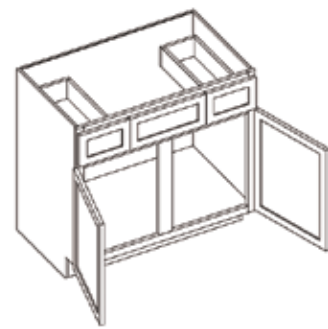

Vanity Base - Right Drawers
36" wide

Vanity Sink Base
36" wide