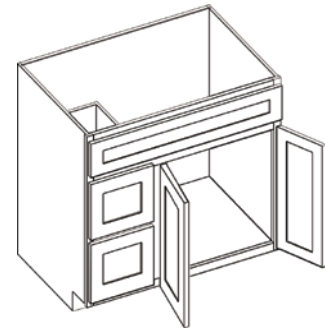

Double Door Vanity  
24", 30", or 36" wide

Vanity Base - Left Drawers  
36" wide

Vanity Base - Right Drawers  
36" wide

Vanity  
Drawer  
Base  
12", 15"  
or 18"  
wide

	Bright White	Slate
	BW	BS
<b>DOUBLE DOOR VANITY</b>		
KC __ -V24-2 24" W x 34.5" H x 21" D	✓	✓
KC __ -V30 30" W x 34.5" H x 21" D	✓	✓
KC __ -V36 36" W x 34.5" H x 21" D	S.O.	✓
<b>BASE W/ DRAWERS</b>		
KC __ -VSBDL36 36" W x 34.5" H x 21" D (Left Drawers)	✓	S.O.
KC __ -VSBDR36 36" W x 34.5" H x 21" D (Right Drawers)	✓	S.O.
<b>VANITY DRAWER BASE</b>		
KC __ -VDB12 12" W x 34.5" H x 21" D	✓	✓
KC __ -VDB15 15" W x 34.5" H x 21" D	✓	S.O.
KC __ -VDB18 18" W x 34.5" H x 21" D	✓	✓

### Undermount Sink

Rectangle Porcelain Bowl  
White, 18-1/2" L x 11-1/8" W x 5-1/2" D  
HAH8910WH