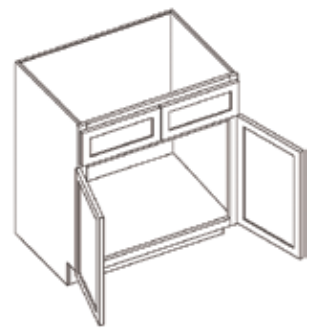

Double Door Vanity
24", 27", 30", or 36" wide