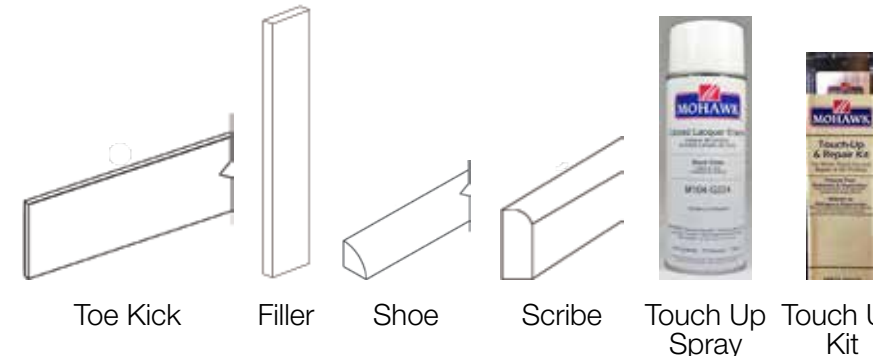

SE	BW	BG	BS	TW	TE
TOE KICK						
KC __ -TKS8 96" W x 4.5" H x 0.25" D	✓	✓	✓	✓	✓	✓*
FILLER						
KC __ -F396 3" W x 96" H x 0.75" D	✓	✓	✓	✓	✓	✓*
SHOE MOLDING						
KC __ -SHOE 96" W x 11/16" x 11/16"	S.O.	✓	✓	S.O.	S.O.	N/A
SCRIBE						
KC __ -SCRIBE 96" W x 0.625" H x 0.25" D	✓	✓	✓	S.O.	✓	N/A
TOUCH UPS						
KC __ -SPRAYCAN	S.O.	✓	✓	S.O.	S.O.	N/A
KC __ -TUKIT	S.O.	✓	✓	✓	S.O.	N/A