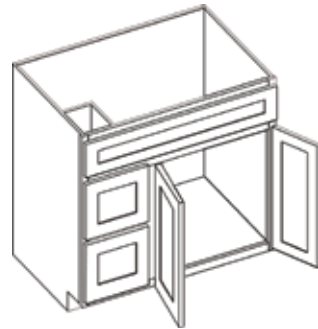

Vanity Base - Left Drawers
36" wide